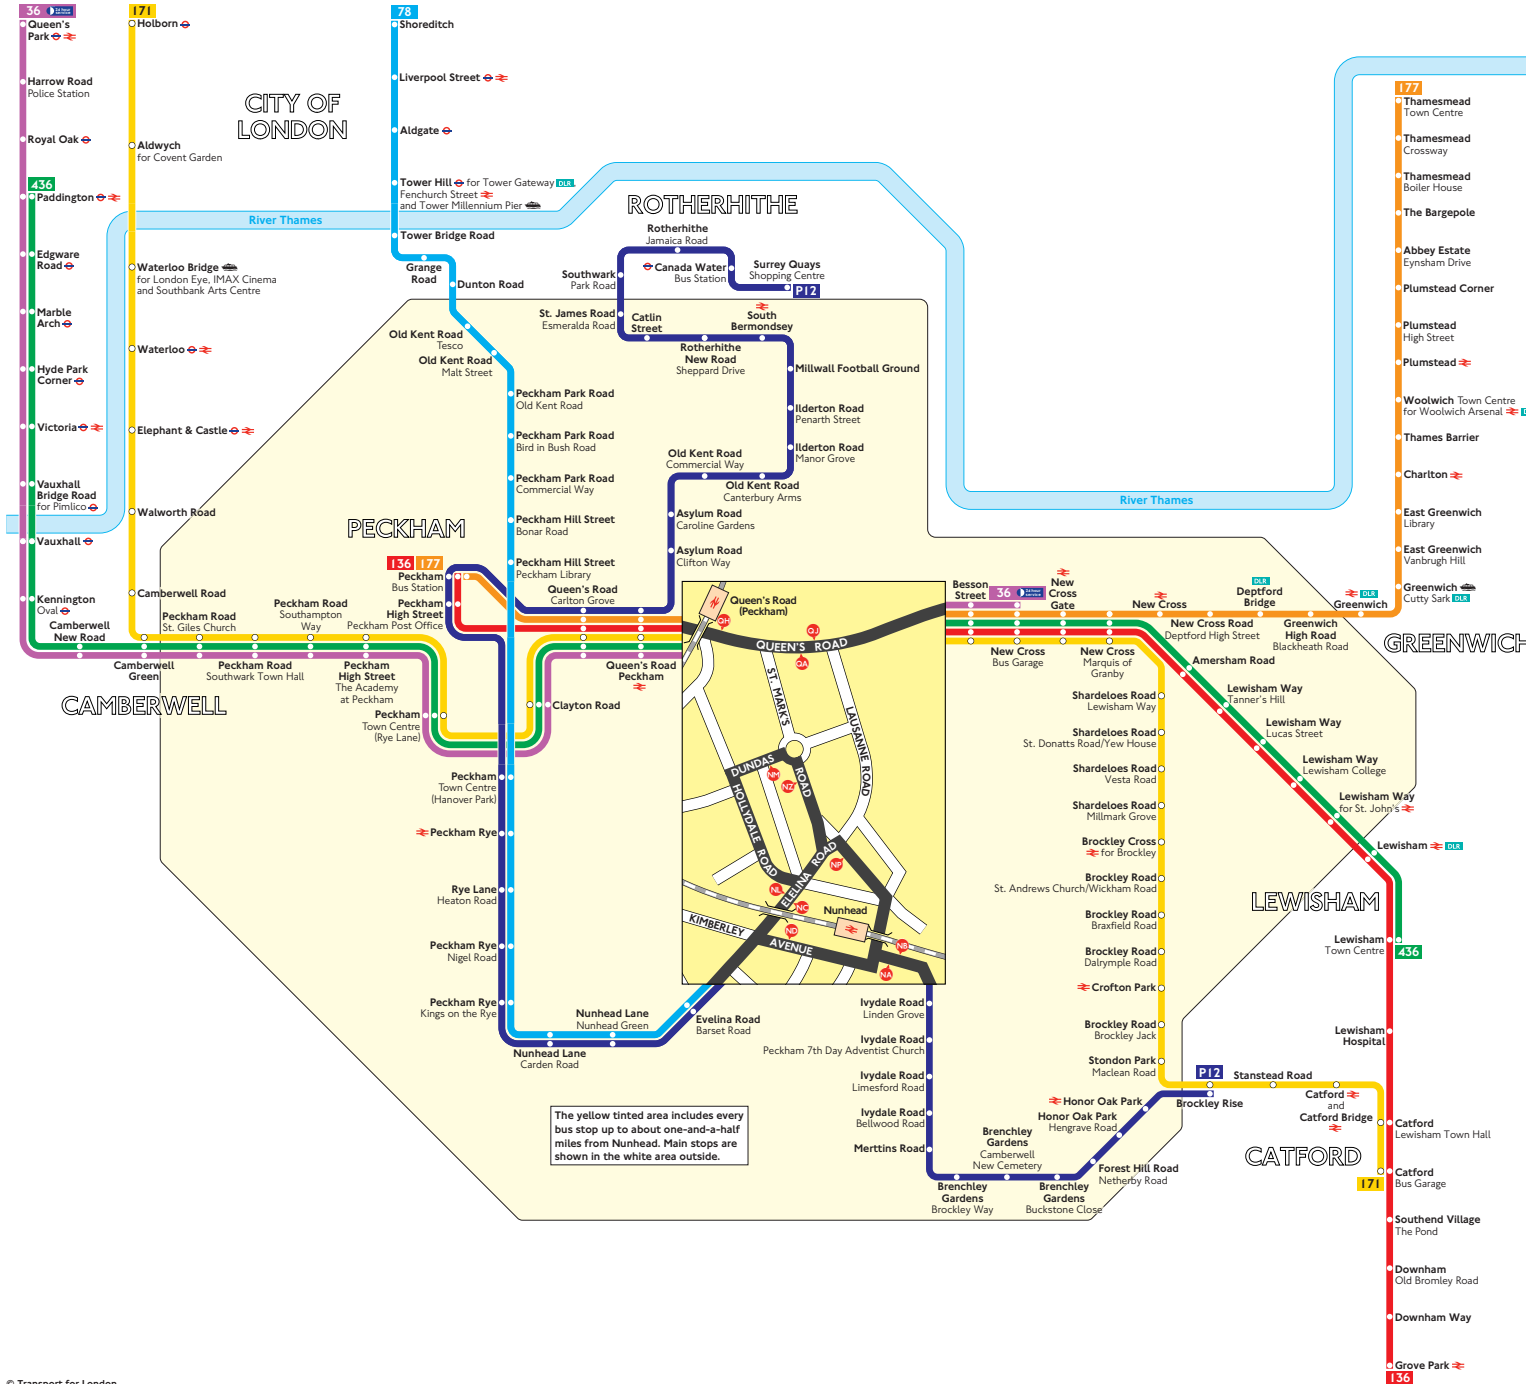

Buses from Nunhead

Key

- **36** Day buses in black
- **N89** Night buses in blue
- Connections with Underground
- Connections with National Rail
- Connections with Docklands Light Railway
- Connections with river boats

A Red discs show the bus stop you need for your chosen bus service. The disc appears on the top of the bus stop in the street (see map of town centre in centre of diagram).

Route finder

Day buses including 24-hour routes

Bus route	Towards	Bus stops
36	New Cross	
	Queen's Park	
78	Shoreditch	
136	Grove Park	
	Peckham	
171	Catford	
	Holborn	
177	Peckham	
	Thamesmead	
436	Lewisham	
	Paddington	
P12	Brockley Rise	
	Surrey Quays	

Night buses

Bus route	Towards	Bus stops
N89	Erith	
	Trafalgar Square	
N136	Chislehurst	
	Oxford Circus	
N171	Catford	
	Tottenham Court Road